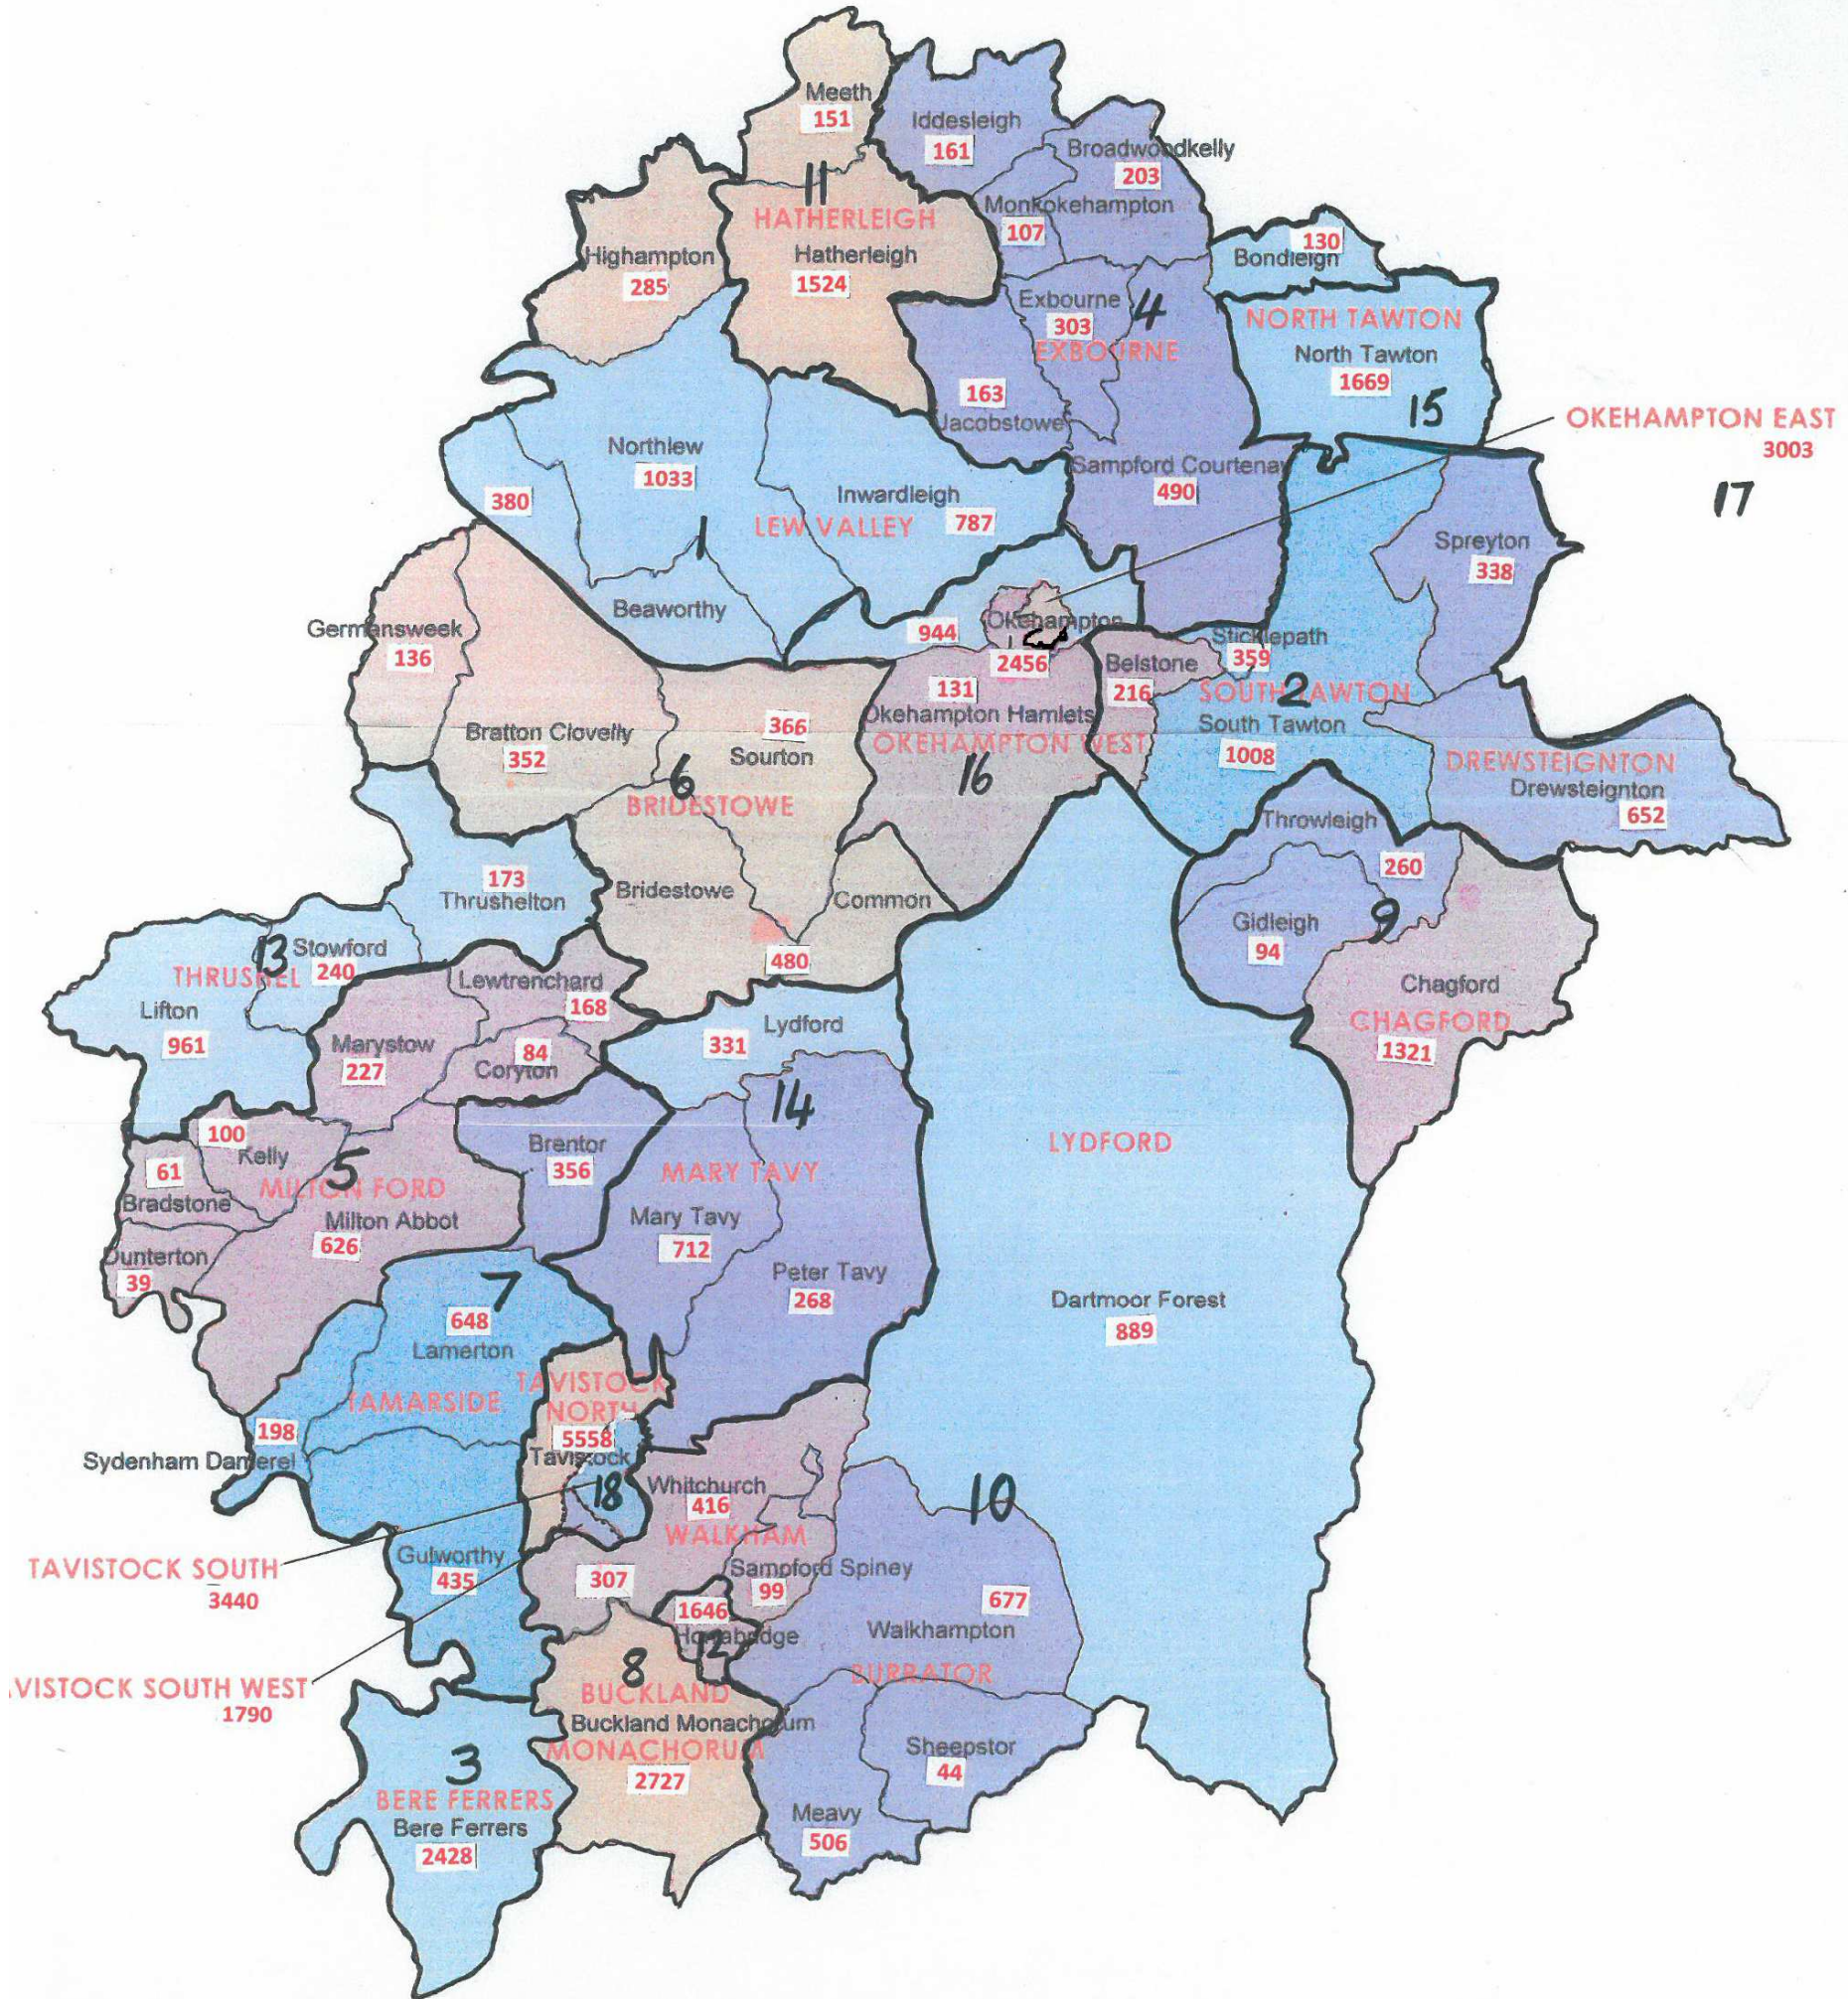

Option 1

AVERAGE ELECTORATE SIZE PER MEMBER 1473

1	Beaworthy, Highampton, Inwardleigh & Northlew	7	Brentor, Gulworthy, Lamerton & Sydenham Damerel	13	Liftton, Stowford & Thrushelton
2	Belstone, Drewsteignton, South Tawton, Spreyton & Sticklepath	8	Buckland Monachorum	14	Lydford, Mary Tavy & Peter Tavy
3	Bere Ferrers	9	Chagford, Gidleigh & Throwleigh	15	North Tawton
4	Bondleigh, Broadwoodkelly, Exbourne, Iddesleigh, Jacobstowe, Monkokehampton & Sampford Courtenay	10	Dartmoor Forest, Meavy, Sampford Spiney, Sheepstor, Walkhampton & Whitchurch	16	Okehampton Brightley, Okehampton Hamlets & Okehampton West
5	Bradstone, Coryton, Dunterton, Kelly, Lewtrenchard, Marystow & Milton Abbot	11	Hatherleigh & Meeth	17	Okehampton East
6	Bratton Clovelly, Bridestowe, Germansweek & Sourton	12	Horrabridge	18	Tavistock